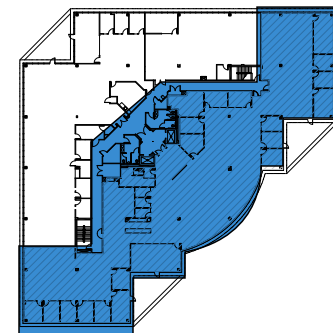

Available Suites

1820 GATEWAY DRIVE

Suite 200 ±15,891

Hypothetical Headcount	±50
Private Offices	13
Conference Rooms	6
Phone Rooms	3
Server Room	1
Open Kitchen	1
Dedicated Balconies	2

KEY PLAN

Gary Boitano