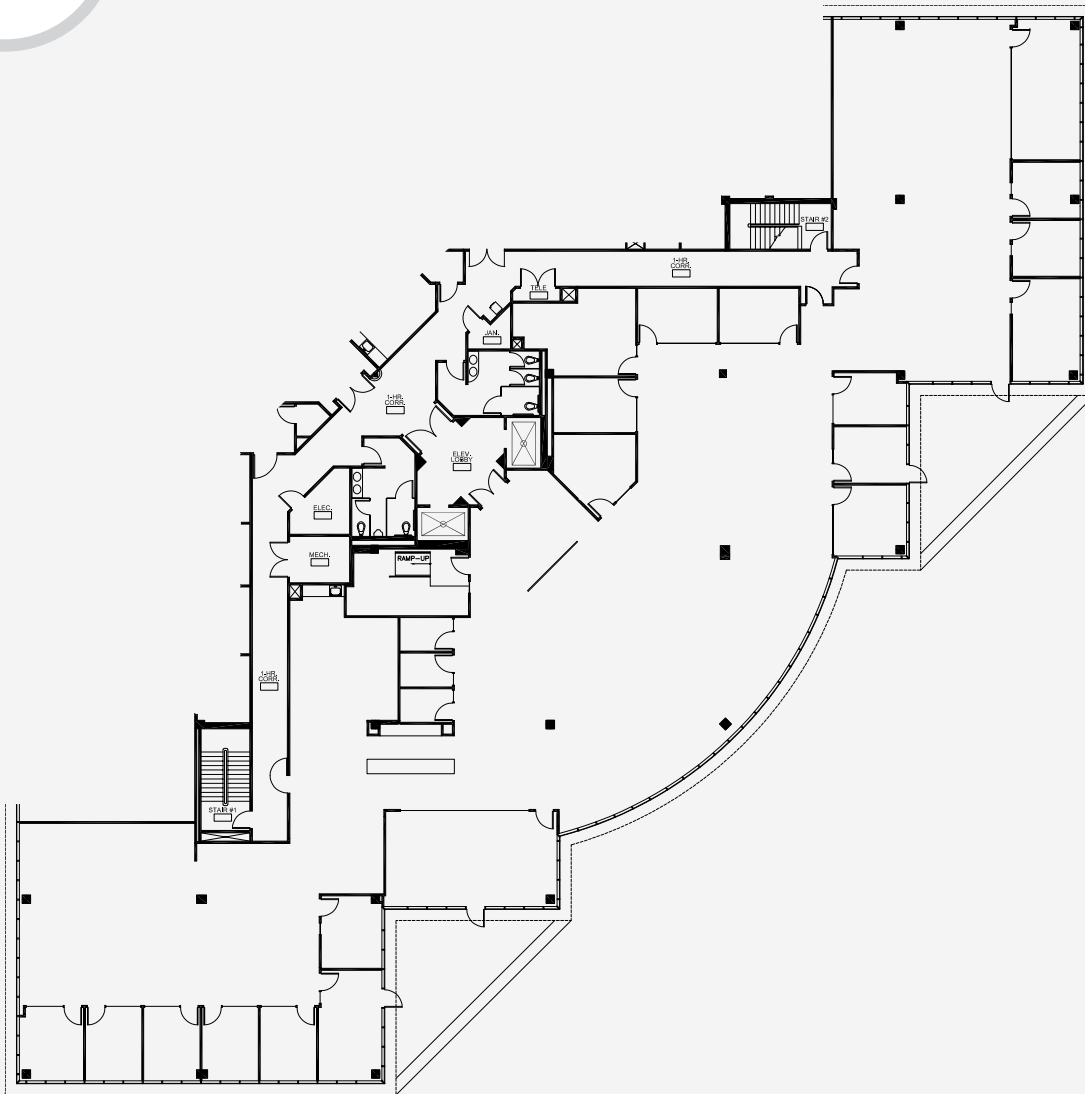

Available Suites

1820 GATEWAY DRIVE

Suite 200 ±15,891

Hypothetical Headcount	±50
Private Offices	13
Conference Rooms	6
Phone Rooms	3
Server Room	1
Open Kitchen	1
Dedicated Balconies	2

KEY PLAN

Gary Boitano