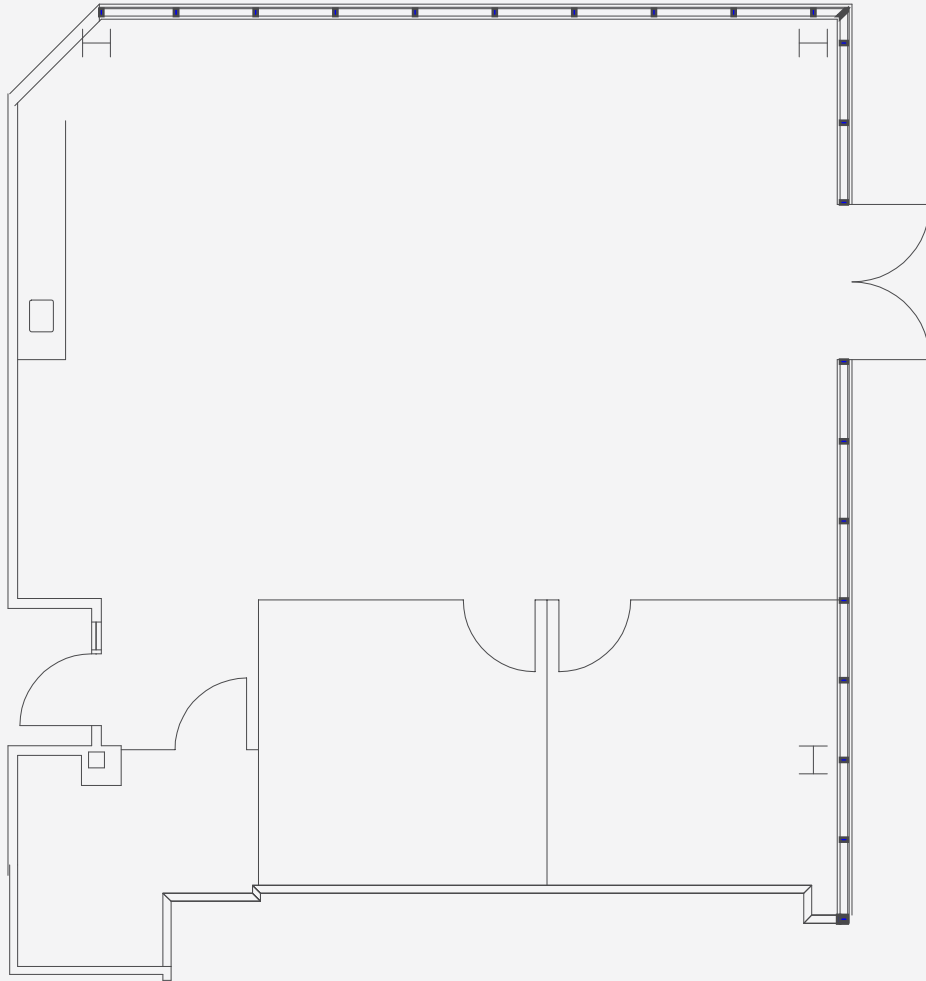

# Available Suites

## 1820 GATEWAY DRIVE

### Suite 120 ±1,624

Hypothetical Headcount	±10
Private Offices	2
Server/Storage Room	1
Breakroom	
Open Office Space	

## KEY PLAN