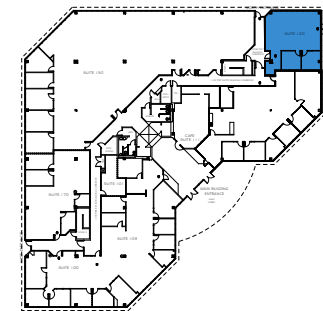

# Available Suites

## 1820 GATEWAY DRIVE

### Suite 120 ±1,624

Hypothetical Headcount	±10
Private Offices	2
Server/Storage Room	1
Breakroom	
Open Office Space	

## KEY PLAN