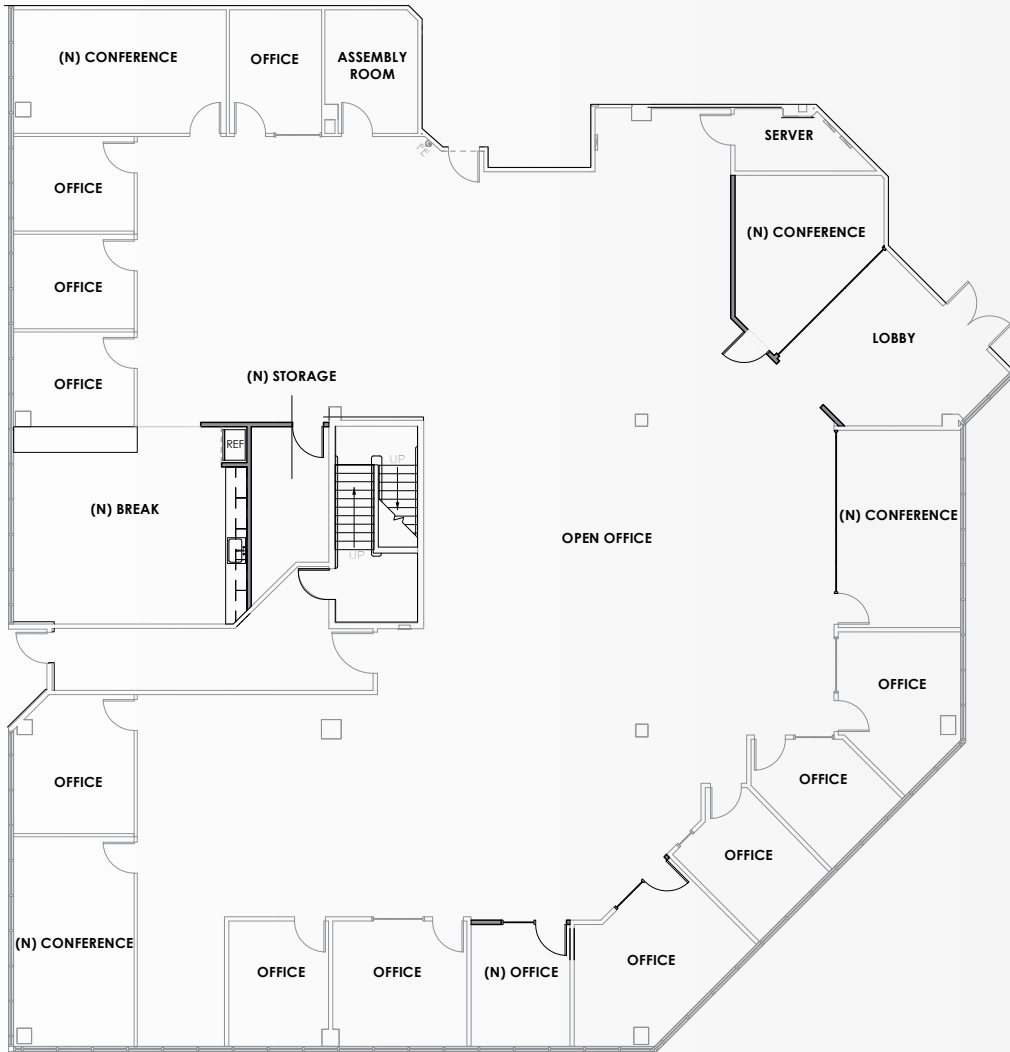

Available Suites

1810 GATEWAY DRIVE

Suite 100	±9,460
Hypothetical Headcount	±42
Private Offices	12
Conference Rooms	4
Break Room	1
Storage Room	1
Server Room	1
Lobby Area	1
Large Open Office Space	1

MARKET READY SUITE