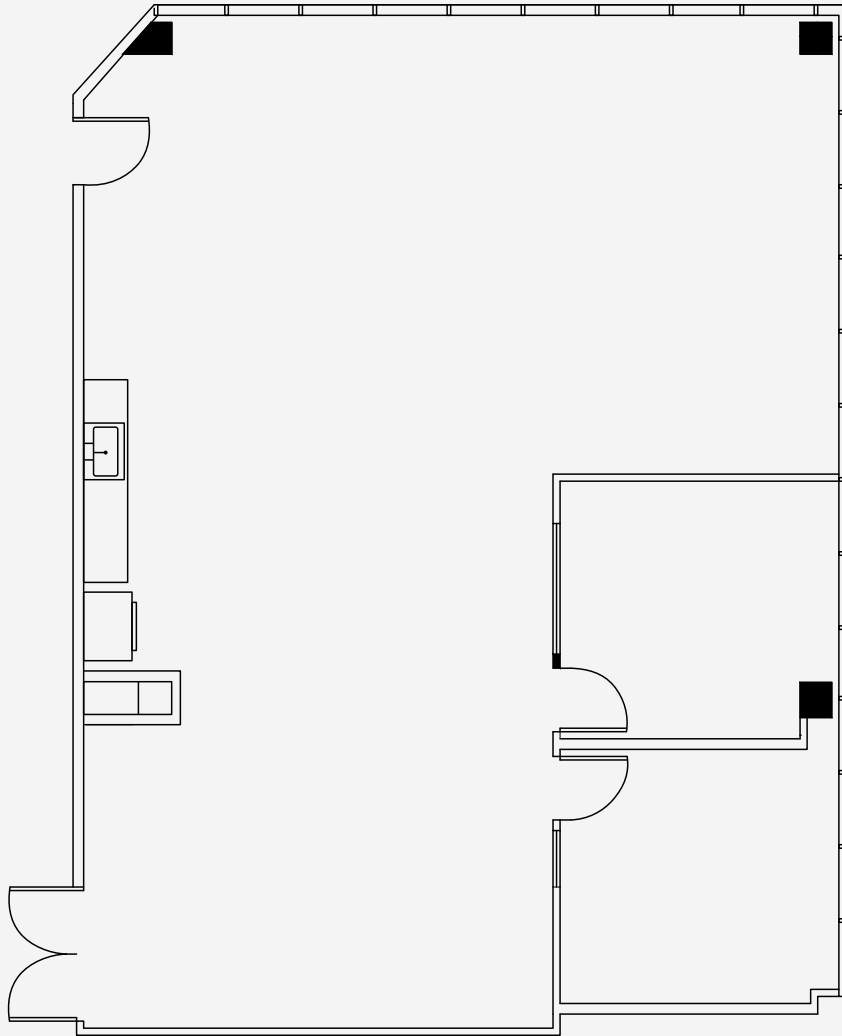

Available Suites

1800 GATEWAY DRIVE

Suite 150 ±1,968

Private Offices	2
Kitchenette	1
Open Office	1

KEY PLAN

Gary Boitano
 Managing Director
 +1 650 401 2122
 gary.boitano@cushwake.com

Clarke Funkhouser
 Executive Managing Director
 +1 650 401 2124
 clarke.funkhouser@cushwake.com